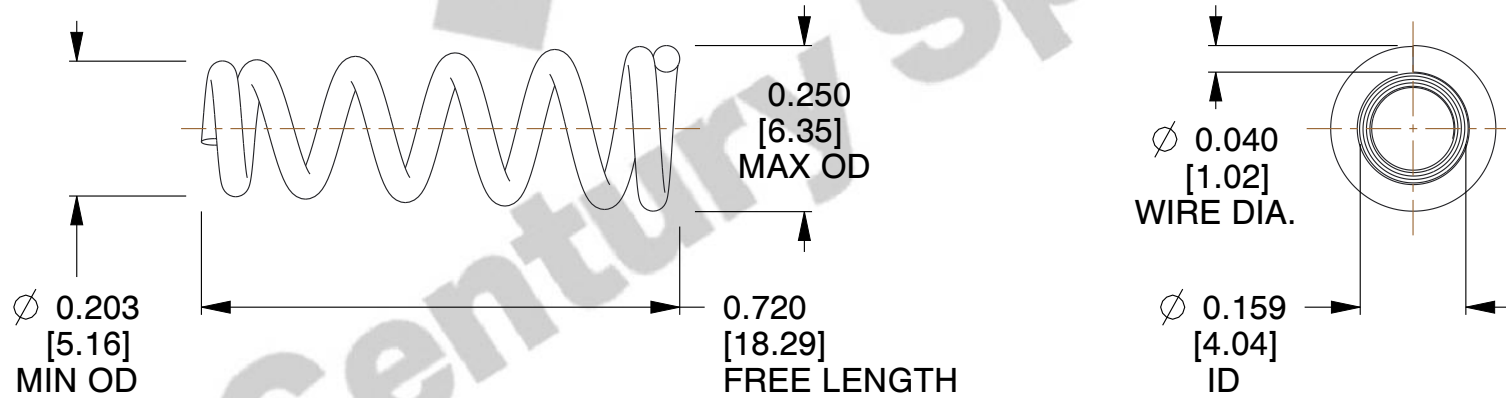

NOTES:

1. Material : Music Wire
2. Total Coils : 6.000
3. Solid Height : 0.450 (in)
4. Finish : ZINC
5. Ends : Closed
6. All Drawing Dimensions are in Inches [mm]

COMPONENT		TAPERED SPRINGS	
TA-2204CS		UNIT	
		INCH [mm]	
TAPERED SPRINGS		SHEET	
		1 of 1	